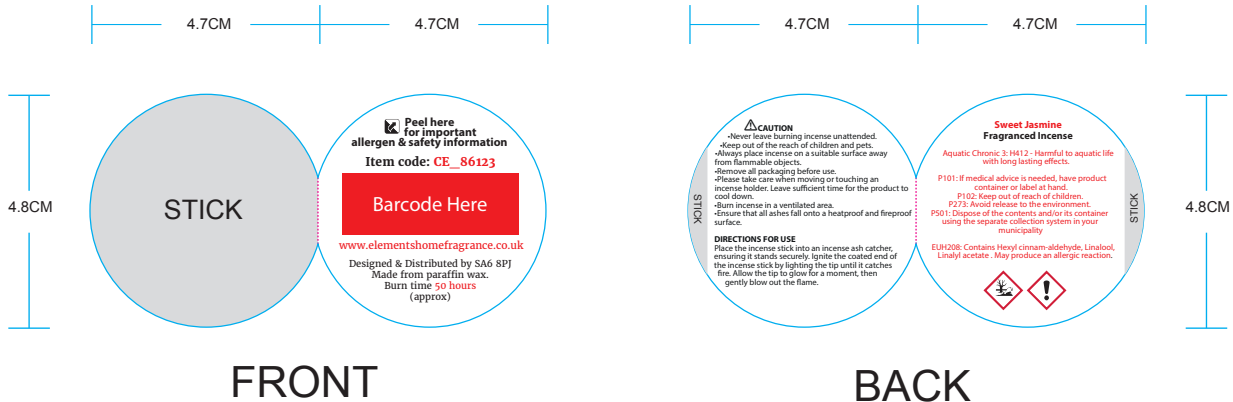

Incense warning - Cone

CAUTION

- •Never leave burning incense unattended.
- •Keep out of the reach of children and pets.
- •Always place incense on a suitable surface away from flammable objects.
- •Remove all packaging before use.
- •Please take care when moving or touching an incense holder. Leave sufficient time for the product to cool down.
- •Burn incense in a ventilated area.
- •Ensure that all ashes fall onto a heatproof and fireproof surface.

WARNING: May cause irritation if in direct contact with eyes.

DIRECTIONS FOR USE
Place the incense cone into an incense holder, ensuring it stands securely. Ignite the top end of the incense cone by lighting the tip until it catches fire. Allow the tip to glow for a moment, then gently blow out the flame. Enjoy the fragrant aroma as the incense cone releases its scent into the air.

Change all information highlighted in RED

2 pictograms below. If the product is not classified as hazardous according to GB CLP Regulation. Please remove pictograms below accordingly.

Include if there is CLP Info. Harmful to aquatic life with long lasting effects.

Include if there is a precautionary statement/Supplementary information (Allergens),

- ← Incense Scent
- ← CLP Info
- ← Precautionary statements
- ← Supplementary information (Allergens)